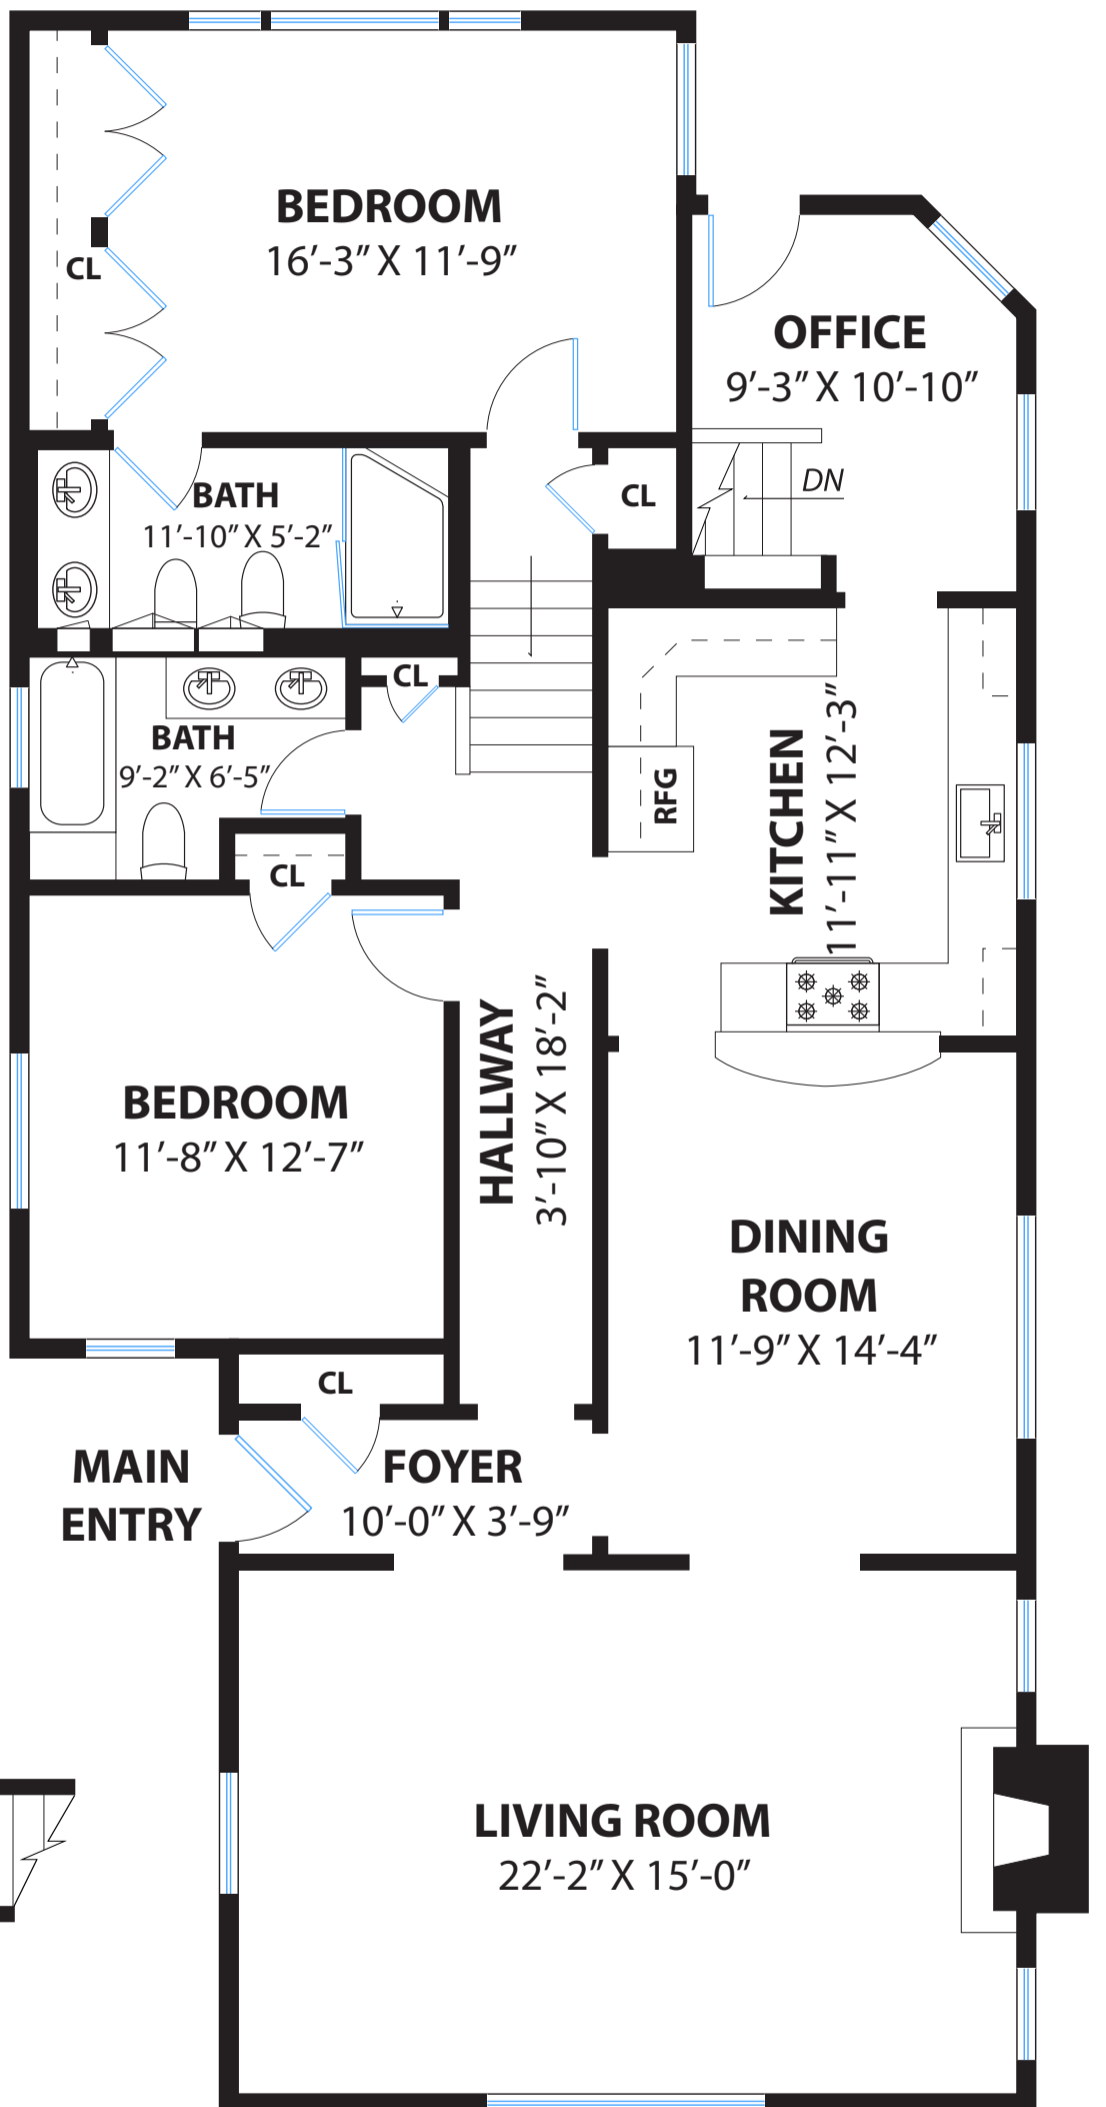

907 CARMEL AVENUE

ALBANY

PROPERTY SQ FT INFORMATION

MEASUREMENTS CALCULATED TO THE EXTERIOR WALLS

LIVING SPACE: 1911 SQ FT

* Main House (Main Level): 1566 Sq Ft

* Lower Level: 345 Sq Ft

NON-LIVING SPACE: 219 SQ FT

* Detached Bonus Room / Storage: 219 Sq Ft

COMBINED: 2130 Sq Ft

**DETACHED
BONUS ROOM /
STORAGE**

LOWER LEVEL

MAIN LEVEL