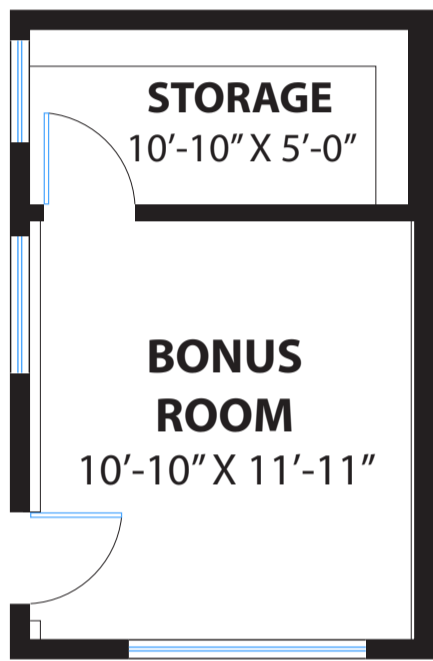

907 CARMEL AVENUE

ALBANY

PROPERTY SQ FT INFORMATION

MEASUREMENTS CALCULATED TO THE EXTERIOR WALLS

LIVING SPACE: 1911 SQ FT

* Main House (Main Level): 1566 Sq Ft

* Lower Level: 345 Sq Ft

NON-LIVING SPACE: 219 SQ FT

* Detached Bonus Room / Storage: 219 Sq Ft

COMBINED: 2130 Sq Ft

**DETACHED
BONUS ROOM /
STORAGE**

LOWER LEVEL

MAIN LEVEL