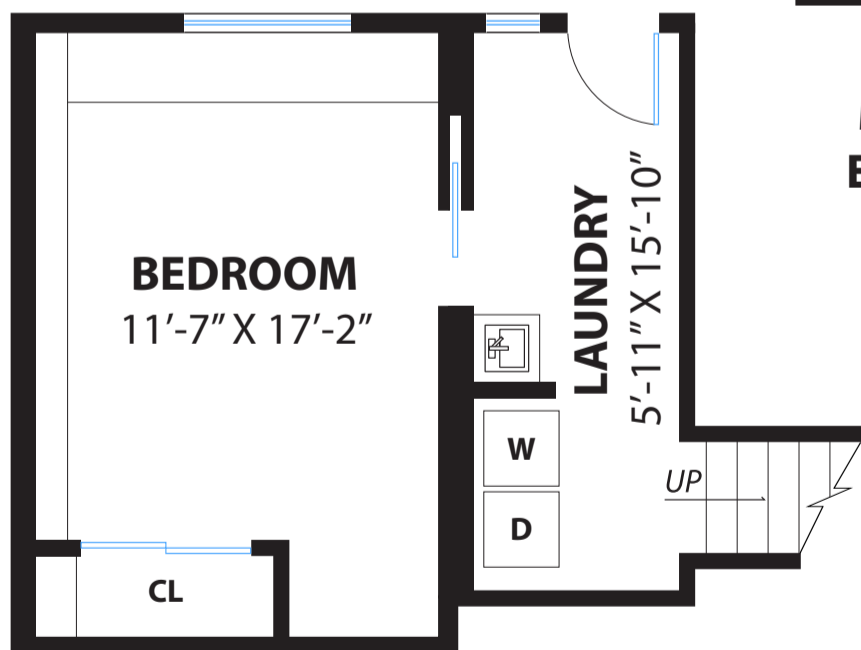

907 CARMEL AVENUE

ALBANY

PROPERTY SQ FT INFORMATION

MEASUREMENTS CALCULATED TO THE EXTERIOR WALLS

LIVING SPACE: 1911 SQ FT

* Main House (Main Level): 1566 Sq Ft

* Lower Level: 345 Sq Ft

NON-LIVING SPACE: 219 SQ FT

* Detached Bonus Room / Storage: 219 Sq Ft

COMBINED: 2130 Sq Ft

**DETACHED
BONUS ROOM /
STORAGE**

LOWER LEVEL

MAIN LEVEL