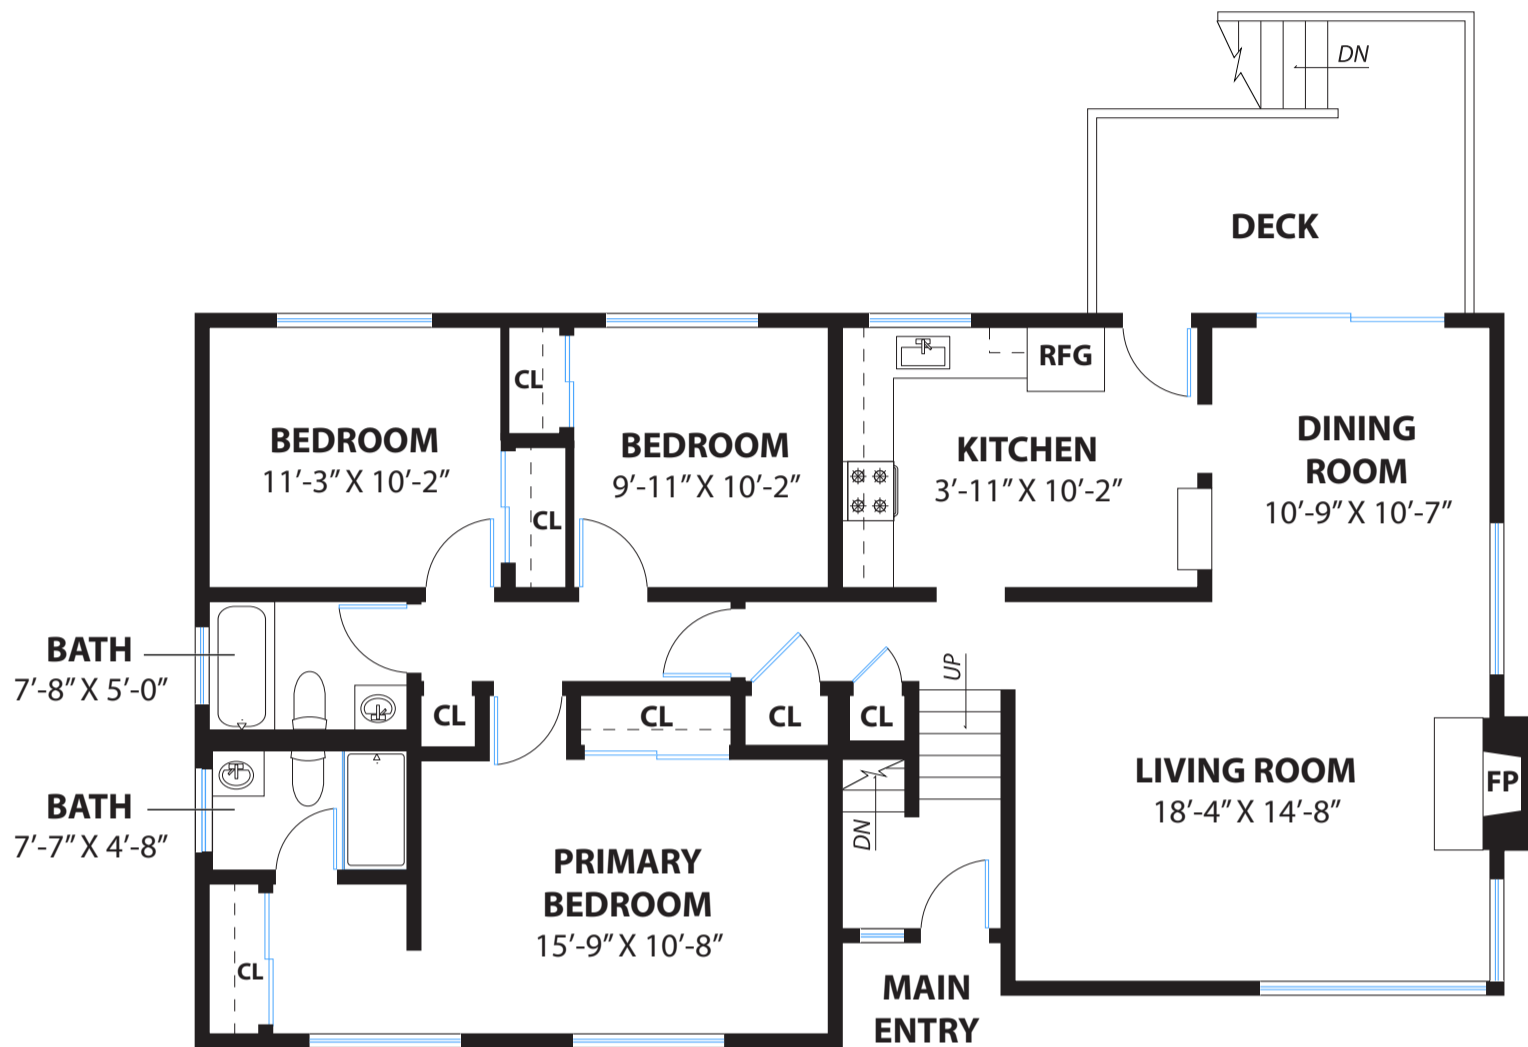

598 WESTFIELD WAY

OAKLAND

MAIN LEVEL

LOWER LEVEL