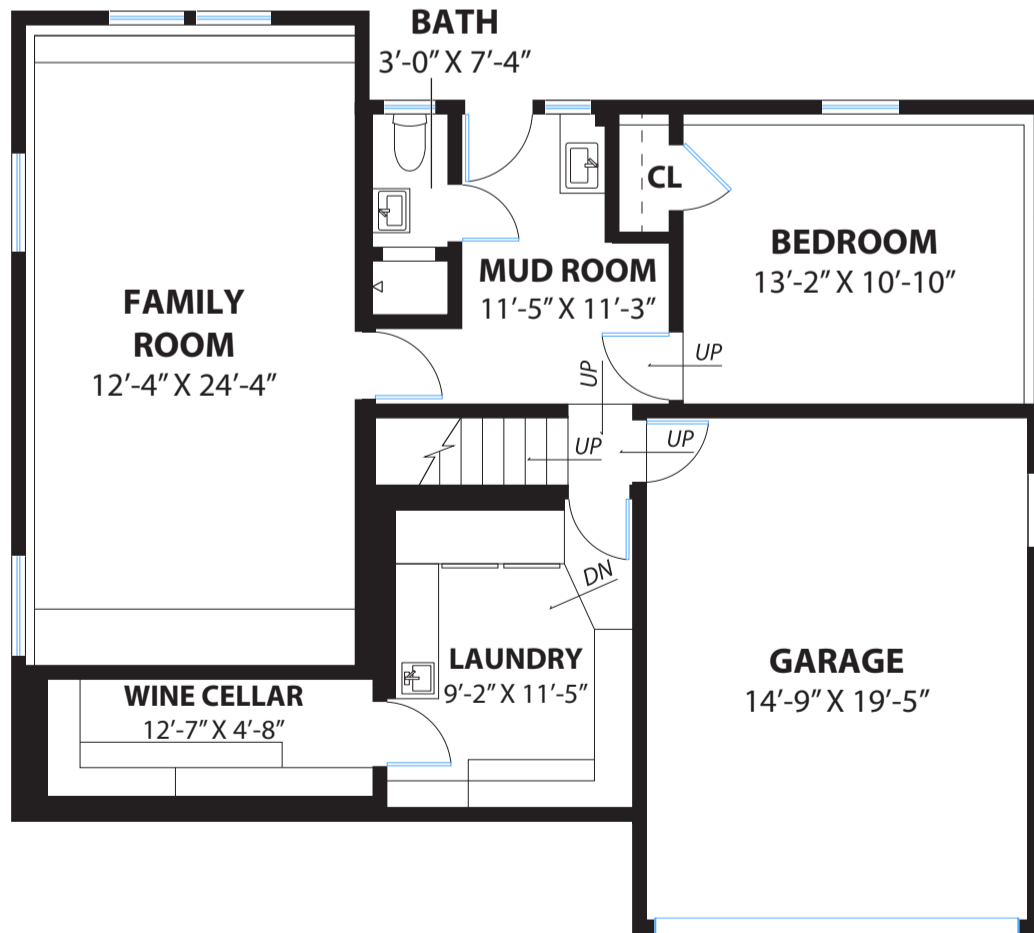

4461 CARSON STREET

OAKLAND

PROPERTY SQ FT INFORMATION

MEASUREMENTS CALCULATED TO THE EXTERIOR WALLS

LIVING SPACE: 2077 SQ FT

- * Main House (Lower Level): 835 Sq Ft
- * Main House (Main Level): 1242 Sq Ft

NON-LIVING SPACE: 388 SQ FT

- * Garage (Lower Level): 311 Sq Ft
- * Wine Cellar (Lower Level): 77 Sq Ft

COMBINED: 2465 Sq Ft

MAIN LEVEL

LOWER LEVEL