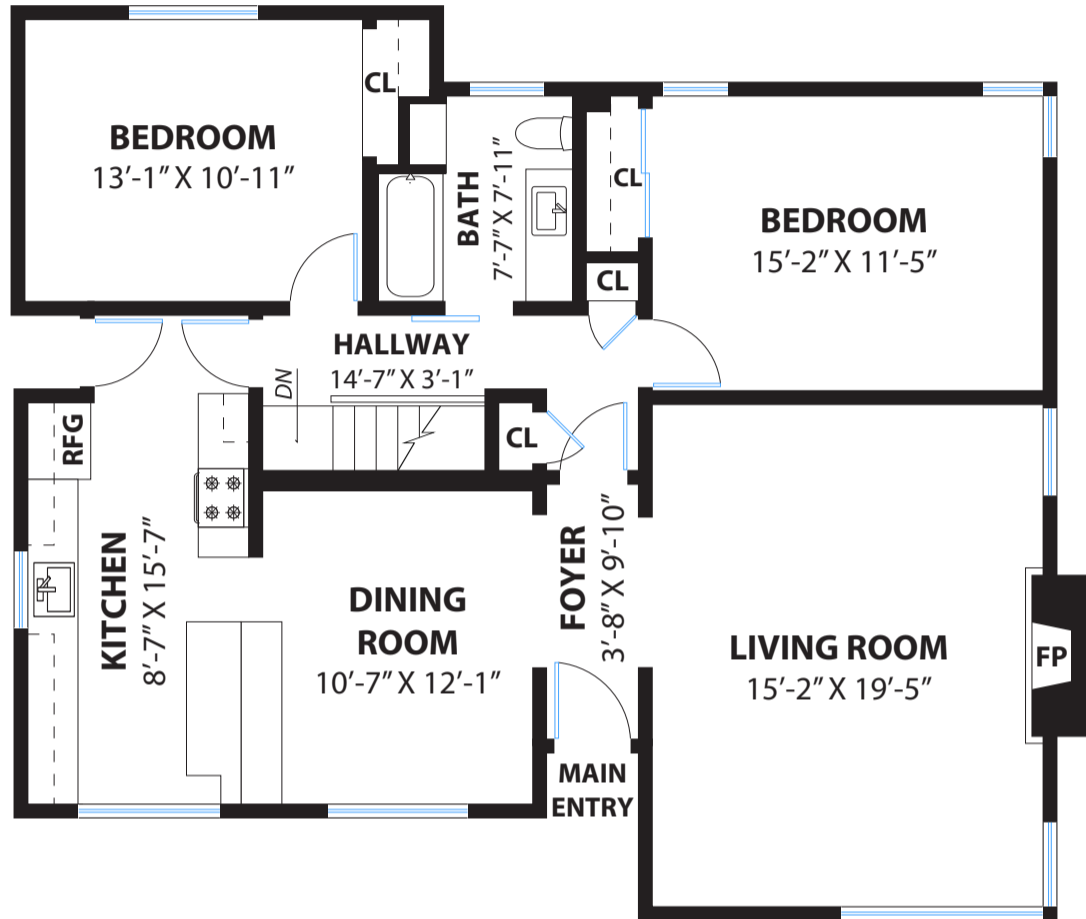

4461 CARSON STREET

OAKLAND

PROPERTY SQ FT INFORMATION

MEASUREMENTS CALCULATED TO THE EXTERIOR WALLS

LIVING SPACE: 2077 SQ FT

- * Main House (Lower Level): 835 Sq Ft
- * Main House (Main Level): 1242 Sq Ft

NON-LIVING SPACE: 388 SQ FT

- * Garage (Lower Level): 311 Sq Ft
- * Wine Cellar (Lower Level): 77 Sq Ft

COMBINED: 2465 Sq Ft

MAIN LEVEL

LOWER LEVEL