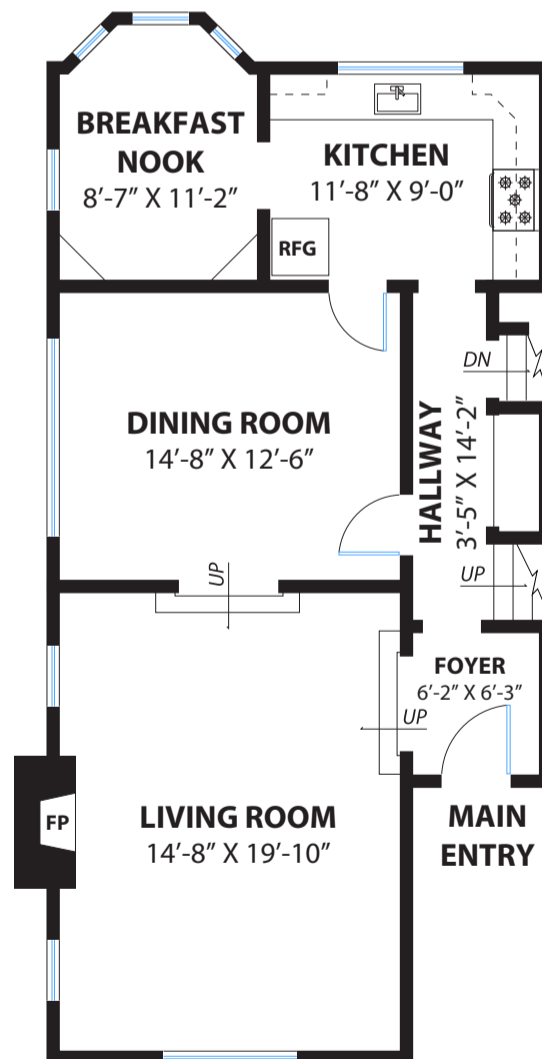

#### LIVING SPACE: 2590 SQ FT

- \* Main House (Lower Level): 655 Sq Ft
- \* Main House (Main Level): 866 Sq Ft
- \* Main House (Upper Level): 1069 Sq Ft

#### NON-LIVING SPACE: 881 SQ FT

- \* Storage: 86 Sq Ft
- \* Basement / Workshop: 243 Sq Ft
- \* Garage: 345 Sq Ft
- \* Primary Bath: 169 Sq Ft
- \* Utility Room: 38 Sq Ft

COMBINED: 3471 Sq Ft

UPPER LEVEL

LOWER LEVEL

MAIN LEVEL