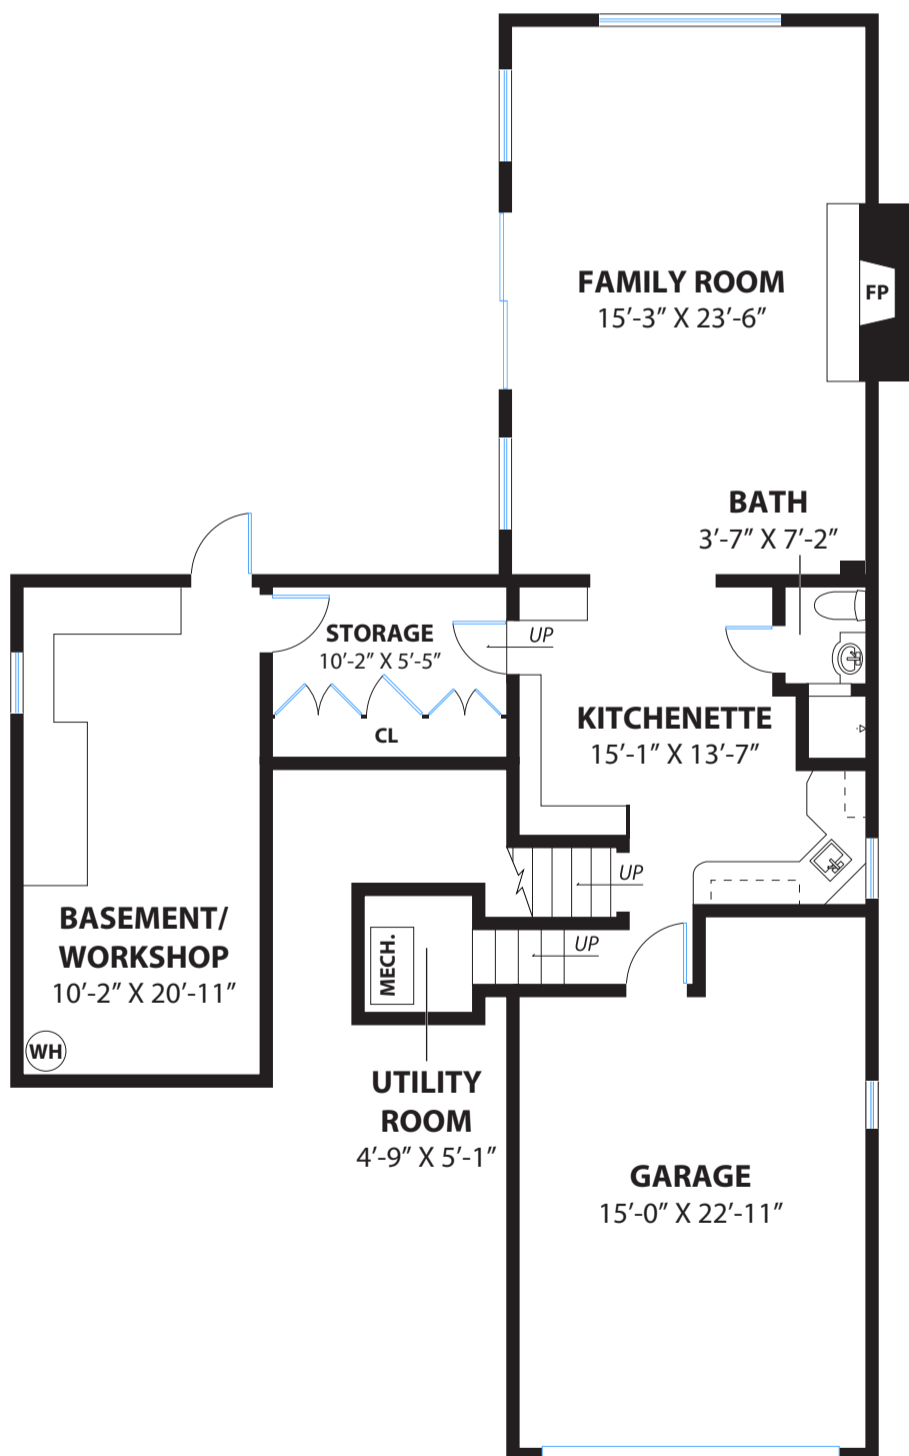

### PROPERTY SQ FT INFORMATION

MEASUREMENTS CALCULATED TO THE EXTERIOR WALLS

#### LIVING SPACE: 2590 SQ FT

- \* Main House (Lower Level): 655 Sq Ft
- \* Main House (Main Level): 866 Sq Ft
- \* Main House (Upper Level): 1069 Sq Ft

#### NON-LIVING SPACE: 881 SQ FT

- \* Storage: 86 Sq Ft
- \* Basement / Workshop: 243 Sq Ft
- \* Garage: 345 Sq Ft
- \* Primary Bath: 169 Sq Ft
- \* Utility Room: 38 Sq Ft

COMBINED: 3471 Sq Ft

UPPER LEVEL

LOWER LEVEL

MAIN LEVEL