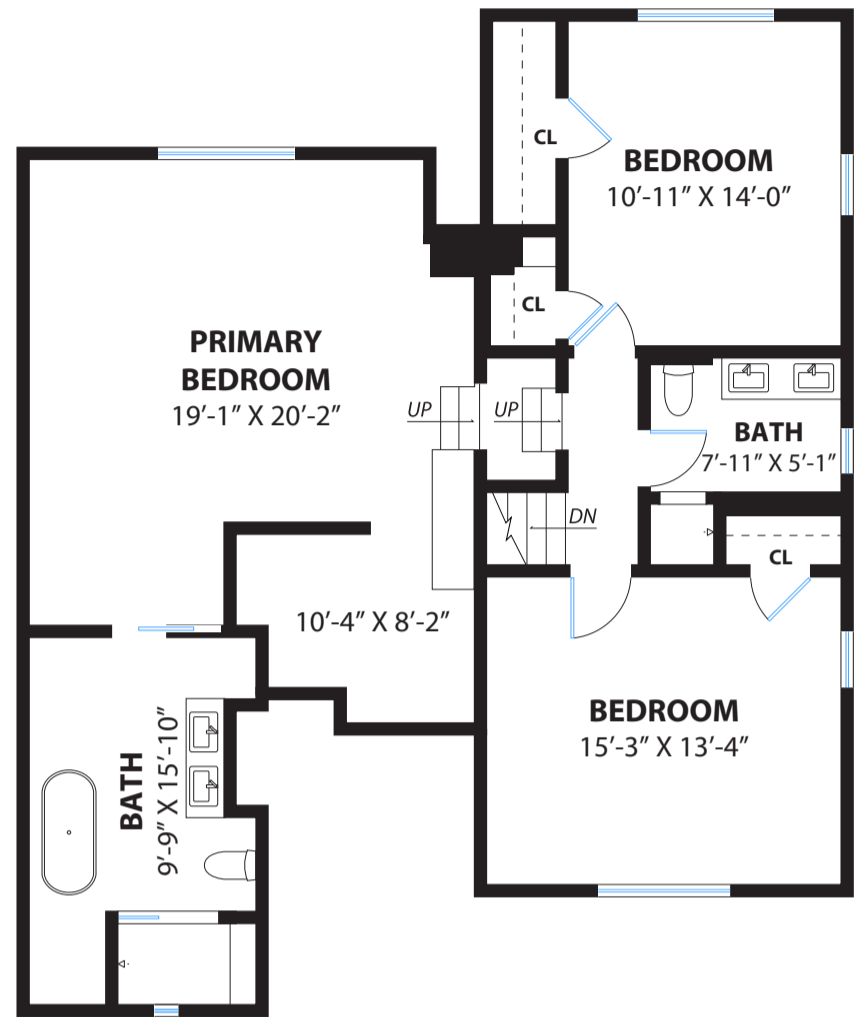

### PROPERTY SQ FT INFORMATION

MEASUREMENTS CALCULATED TO THE EXTERIOR WALLS

#### LIVING SPACE: 2590 SQ FT

- \* Main House (Lower Level): 655 Sq Ft
- \* Main House (Main Level): 866 Sq Ft
- \* Main House (Upper Level): 1069 Sq Ft

#### NON-LIVING SPACE: 881 SQ FT

- \* Storage: 86 Sq Ft
- \* Basement / Workshop: 243 Sq Ft
- \* Garage: 345 Sq Ft
- \* Primary Bath: 169 Sq Ft
- \* Utility Room: 38 Sq Ft

COMBINED: 3471 Sq Ft

UPPER LEVEL

LOWER LEVEL

MAIN LEVEL