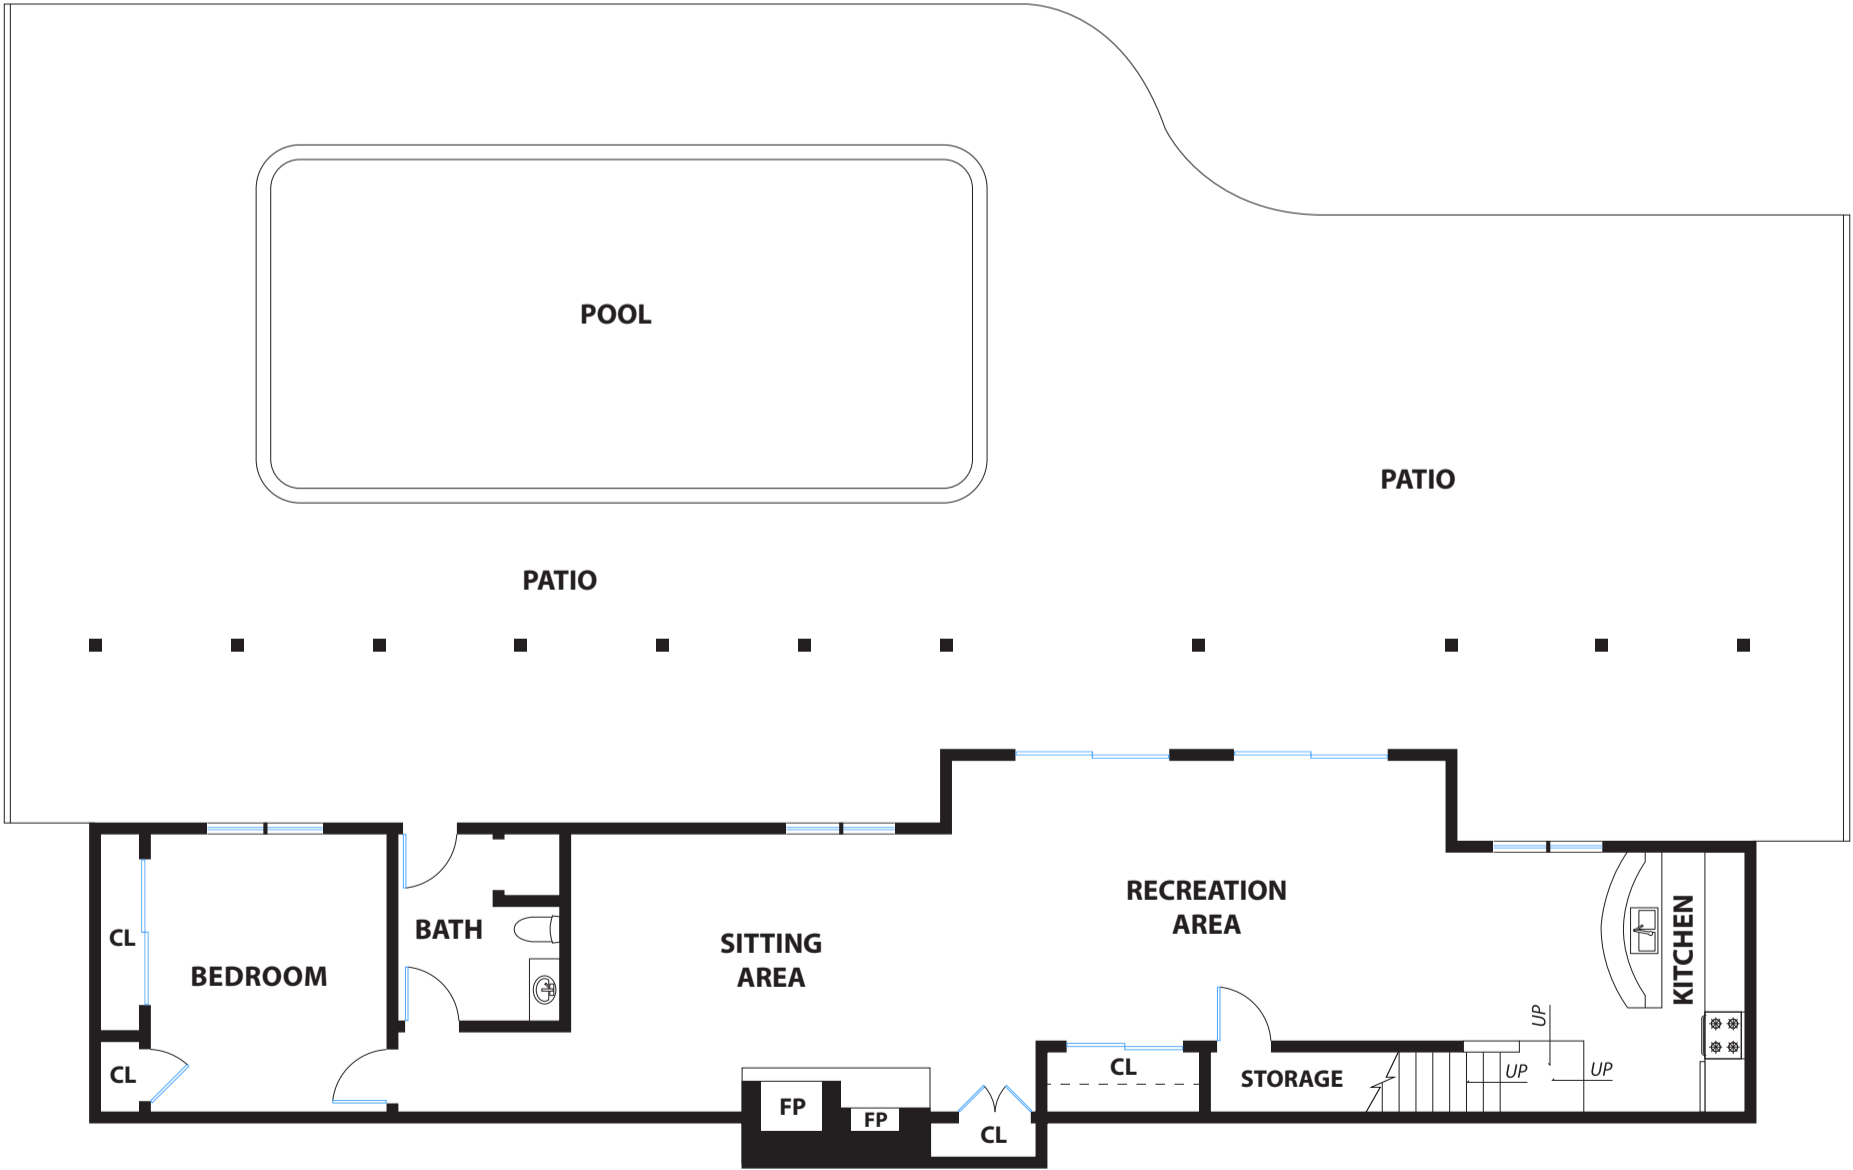

291 SEQUOYAH VIEW DRIVE

OAKLAND

MAIN LEVEL

LOWER LEVEL

DISCLAIMER: RENDERING BY OPEN HOMES PHOTOGRAPHY. ALL MEASUREMENTS ARE APPROXIMATE AND MAY NOT BE EXACT. DO NOT RELY ON THE ACCURACY OF THIS FLOOR PLAN WHEN DETERMINING THE PRICE OF A PROPERTY OR MAKING DECISIONS REGARDING BUYING OR SELLING OF PROPERTIES WITHOUT INDEPENDENT VERIFICATION.