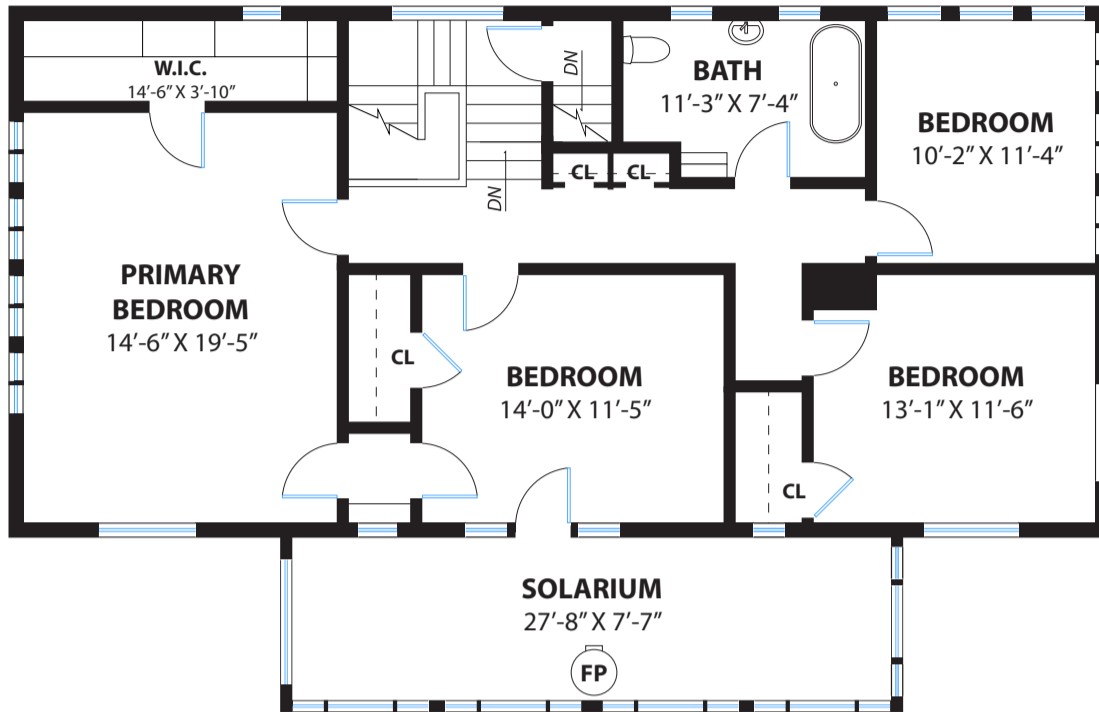

### PROPERTY SQ FT INFORMATION

MEASUREMENTS CALCULATED TO THE EXTERIOR WALLS

**LIVING SPACE: 4018 SQ FT**

- \* Lower Level: 1186 Sq Ft
- \* Main Level: 1368 Sq Ft
- \* Upper Level: 1464 Sq Ft